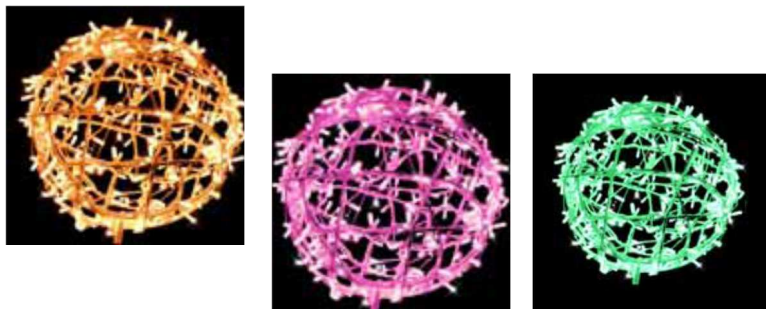

Brentwood area:

Currently in the High Street – lamp column decorations

Options to replace ¾ with the following colour options – lamp column decorations

Also will add additional coloured sphere to the large trees in the high street

Large trees – remain with white lights

Town Hall

Spray lights

– colour options

Brentwood Station area will have icicle lights around the building and there will be additional lights from the station along part of Queens Road utilising the hanging basket brackets with mistletoe balls and icicle lights connecting it.

Shenfield

Currently the Lamp column decorations had to be replaced with rope lights

Looking at 2 options

1. Smaller snowflake design - Dependent on stress test evaluation
2. Illuminated branches